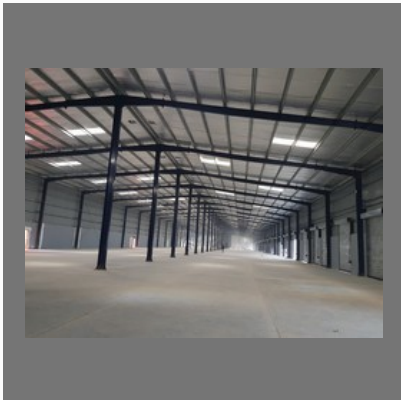

Industrial Building