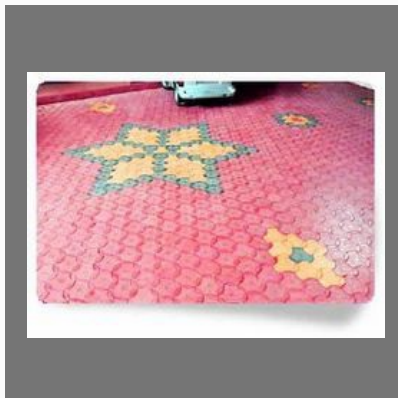

Pavers

OTHER PRODUCTS

Black And White Chequered Tiles

Austin Geo Nitco Designer Tiles

Alphine White Nitco Tile

Intro Collection Designer Tiles

OTHER PRODUCTS:

Davinci Oliva Tile