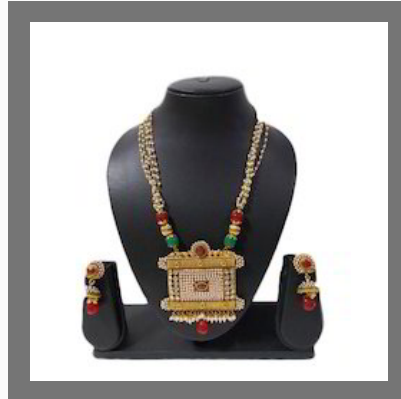

For more information, please visit

<https://www.indiamart.com/tezshreeenterprises/about-us.html>

WOMAN NECKLACE SET

Ladies Exclusive Necklace Set

Fancy Ladies Necklace Sets

Mini Bridal Sets

Antique Matt Polish Mini Bridal Set

ANTIQUÉ BANGLES

Designer Ladies Bangles

Fancy Ladies Bangles

Stylish Ladies Bangles

Ladies Trendy Polki Bangles
pearl bangle

FANCY EARRINGS

Golden Copper Metal
Designer Jumka

Bahubali Kaan Chain

Indian Rajwada Jumka Mint
Meena

Gold Jhumki

PENDANT SET

Designer Pendant Sets

Pendant Set

Long Mala Set

Pearl Mala Set

FANCY WOMAN BRACELETS