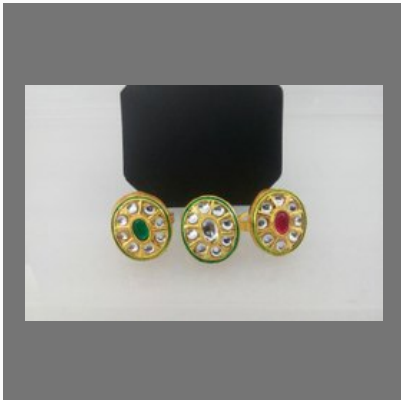

Bangles

Gungroo Bangle

Designer Bangles

Designer Ladies Bracelets

WEDDING JEWELLERY SET

Mini Bridal Set

Wedding Jewellery Choker Set

Long Set with earring

Traditional Jewellery

LADIES RING

Ladies Finger Rings

Designer Ladies Ring

Fancy Ladies Ring

Ladies Ring

TRADITIONAL SET

Designer Necklace set

Necklace Set

Woman Jewellery Set

Fancy Necklace Set

OTHER PRODUCTS:

Ladies Necklace Set, Designer
Antique Necklace Set

Ladies Kada Bangles

Fancy Kundan Earrings

Kundan Jewellery Set

OTHER PRODUCTS:

Modern Ladies Bracelets

Gold plated necklace set

Kundan Finger Ring

Factsheet

Year of Establishment : 2014

Nature of Business : Exporter and Wholesaler

Total Number of Employees : Upto 10 People