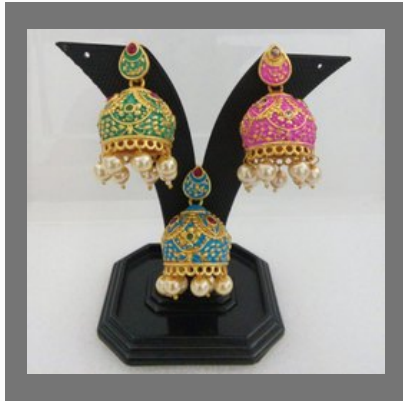

ANTIQUÉ BANGLES

Designer Ladies Bangles

Fancy Ladies Bangles

Stylish Ladies Bangles

Ladies Trendy Polki Bangles
pearl bangle

FANCY EARRINGS

Golden Copper Metal
Designer Jumka

Bahubali Kaan Chain

Indian Rajwada Jumka Mint
Meena

Gold Jhumki

PENDANT SET

Designer Pendant Sets

Pendant Set

Long Mala Set

Pearl Mala Set

FANCY WOMAN BRACELETS

Bangles

Gungroo Bangle

Designer Bangles

Designer Ladies Bracelets

WEDDING JEWELLERY SET

Mini Bridal Set

Wedding Jewellery Choker Set

Long Set with earring