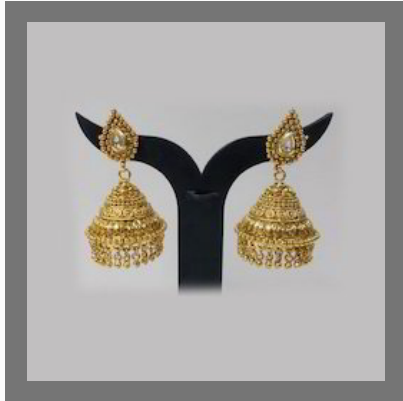

ANTIQUÉ BANGLES

Designer Ladies Bangles

Fancy Ladies Bangles

Stylish Ladies Bangles

Ladies Trendy Polki Bangles
pearl bangle

FANCY EARRINGS

Golden Copper Metal
Designer Jumka

Bahubali Kaan Chain

Indian Rajwada Jumka Mint
Meena

Gold Jhumki

PENDANT SET

Designer Pendant Sets

Pendant Set

Long Mala Set

Pearl Mala Set

FANCY WOMAN BRACELETS

Bangles

Gungroo Bangle

Designer Bangles

Designer Ladies Bracelets

WEDDING JEWELLERY SET

Mini Bridal Set

Wedding Jewellery Choker Set

Long Set with earring