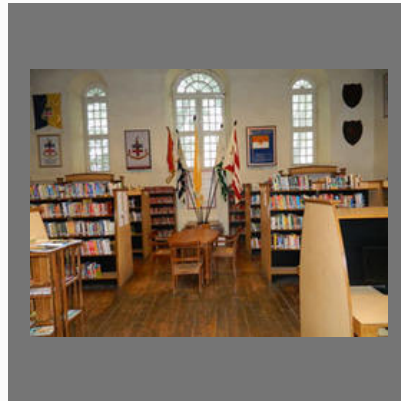

Parker Hall