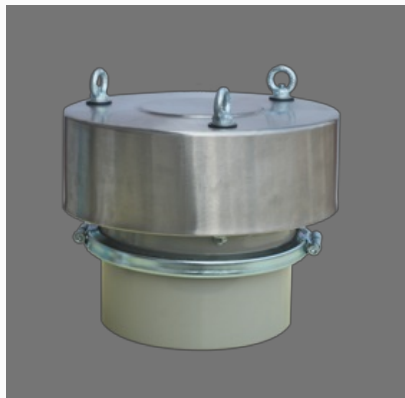

OTHER PRODUCTS:

Pressure Relief Valves