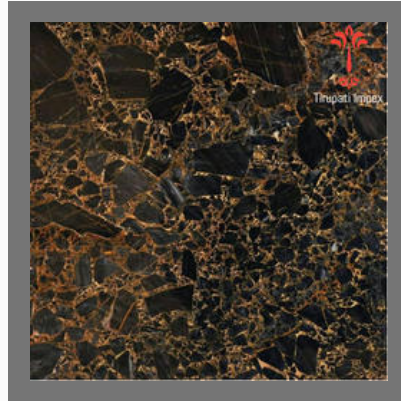

IMPORTED MARBLE

Black Ice Imported Marble

Lady Grey Imported Marble

Dark Emperador Imported Marble

Golden Portoro Imported Marble

INDIAN STONE

Product Range

Brown Khareda Indian Sandstone Slab

Rose Gold Indian Marble Slab

Teakwood Indian Stone

Bijoliya Grey Rough Finish

IMPORTED ITALIAN MARBLE

Botticino Imported Italian Marble

Dyna Imported Italian Marble

Apollo Grey Imported Marble

Grey Granatilo Imported Marble

IMPORTED GRANITE

Blue Pearl Imported Granite

Volga Blue Imported Granite

Brown Pearl Imported Granite

Black Pearl Imported Granite

MARBLE STONES

Rosso Lavante

Wonder White Indian Marble