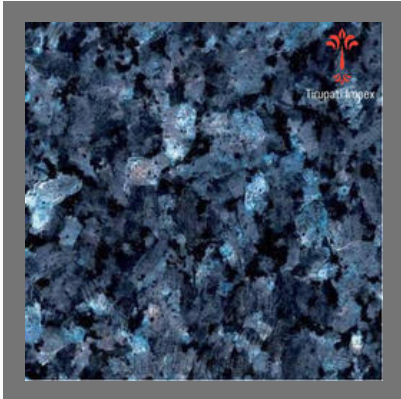

IMPORTED MARBLE

Black Ice Imported Marble

Lady Grey Imported Marble

Dark Emperador Imported Marble

Golden Portoro Imported Marble

INDIAN STONE

Product Range

Brown Khareda Indian Sandstone Slab

Rose Gold Indian Marble Slab

Teakwood Indian Stone

Bijoliya Grey Rough Finish

IMPORTED ITALIAN MARBLE

Botticino Imported Italian Marble

Dyna Imported Italian Marble

Apollo Grey Imported Marble

Grey Granatilo Imported Marble

IMPORTED GRANITE

Blue Pearl Imported Granite

Volga Blue Imported Granite

Brown Pearl Imported Granite

Black Pearl Imported Granite

MARBLE STONES

Rosso Lavante

Wonder White Indian Marble