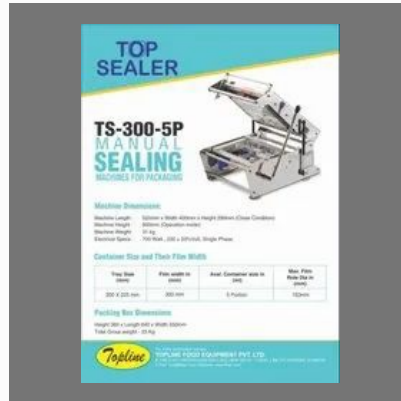

OTHER PRODUCTS:

Y fang - Table Type Model
Vacuum Map Sealing Machine
ET-900-XXL-VGF

TS-275 200-T Topsealer
Machine for Packaging of Tray
Tray Size: 310X200mm

Topsealer Combo Tray
Sealing Machine 2 portion / 3
portion

Semi Automatic Tray Sealer

OTHER PRODUCTS:

Topsealer TS-150 101-T
Machine for Soan Papdi,
Sweets Packaging Tray Size:
136X101mm - 250Gm

Meal Tray Sealing Machine 5-
Cav & 8 Cav Thali Sealing
Machine

Fryer Deep Fat