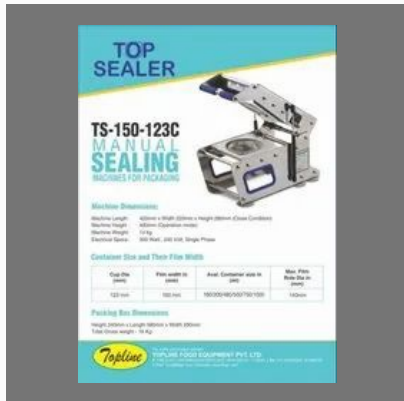

Rasgulla , Raj Kachori Packaging Machine, Food Packaging, Sweets Packaging, Topsealer Machine