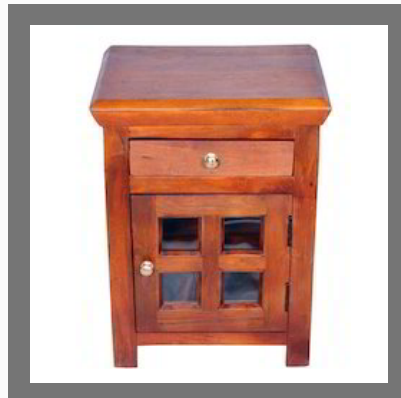

## BEDROOM

Wooden Drawer With Multi Color Table

Astonishing Wooden Bedside Table

Astonishing Wooden Bedside Table

Attractive Side Table - Made of Sheesham Wood

## LIVING ROOM

Attractively Designed Centre Table With Tapered Bottom

Black Coloured and Multiple Shelves Containing Book Shelf

Elegant Book Case Made of Wood

Modern Vertical Open Wooden Book Shelf

Affluent Wooden Vertical  
Three Drawer With Metal  
Fitting Box