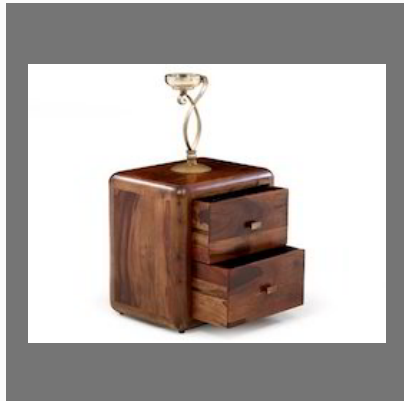

MISCELLANEOUS HANDICRAFTS-02

Aron Bedside Table