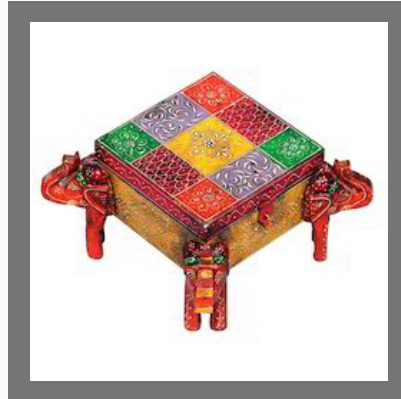

Wooden Elephant Shape Box
Multicolour Hand Painting