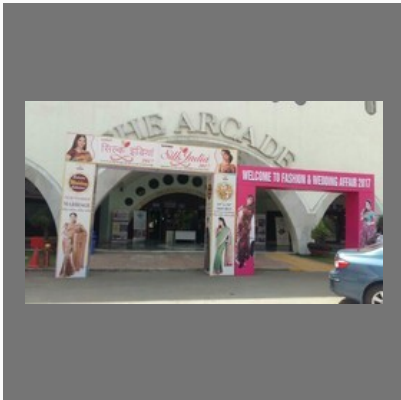

Box Gate Branding