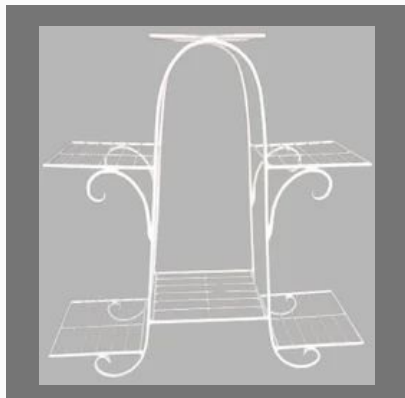

# IRON GATE

Rectangular Iron Gate

Swing Iron Gate

Hinged Iron Main Gate

## OTHER PRODUCTS:

6 Shelves Garden Plant Pot  
Stands

U Shaped Iron Window Frame

Ms Front Gate

mosquito net ms gate