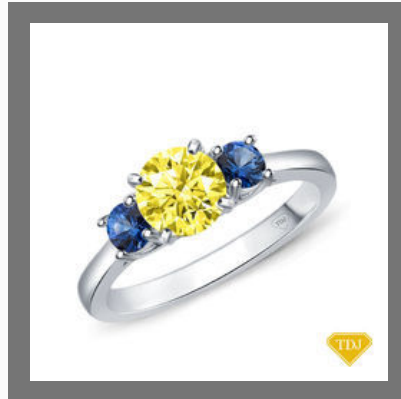

## LADIES EARRINGS

Blue Sapphires Diamond Stud Earrings

Round Blue Sapphire Stud Earrings

Diamond Stud Earrings

Diamond Floral Stud Earrings

# GEMSTONE ENGAGEMENT RING

Vintage Engraved Milgrain  
Diamond Ring

Diamond And Yellow Sapphire  
Engagement Ring

Yellow Sapphire Engagement  
Ring

Three Stone Diamond  
Engagement Ring

# ENGAGEMENT RING

Gold Engagement Ring

Round Diamond Ring

Round Diamond Ring

Halo Diamond Engagement Ring

## DIAMOND ACCENT RINGS

Cut Diamond Engagement Ring

0.35ct Round Diamond Engagement Ring

Round Diamond Engagement Ring

Princess Diamond Engagement Ring