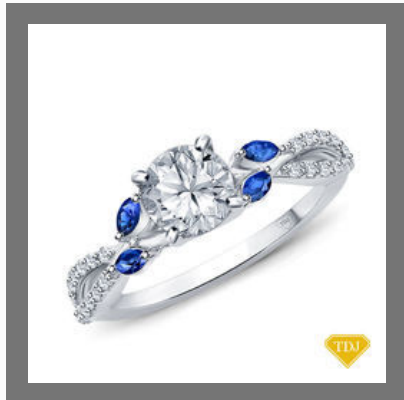

## LADIES EARRINGS

Blue Sapphires Diamond Stud Earrings

Round Blue Sapphire Stud Earrings

Diamond Stud Earrings

Diamond Floral Stud Earrings

# GEMSTONE ENGAGEMENT RING

Vintage Engraved Milgrain  
Diamond Ring

Diamond And Yellow Sapphire  
Engagement Ring

Yellow Sapphire Engagement  
Ring

Three Stone Diamond  
Engagement Ring

# ENGAGEMENT RING

Gold Engagement Ring

Round Diamond Ring

Round Diamond Ring

Halo Diamond Engagement Ring

## DIAMOND ACCENT RINGS

Cut Diamond Engagement Ring

0.35ct Round Diamond Engagement Ring

Round Diamond Engagement Ring

Princess Diamond Engagement Ring