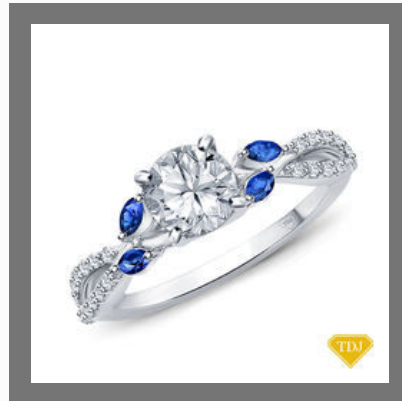

## LADIES EARRINGS

Blue Sapphires Diamond Stud Earrings

Round Blue Sapphire Stud Earrings

Diamond Stud Earrings

Diamond Floral Stud Earrings

# GEMSTONE ENGAGEMENT RING

Vintage Engraved Milgrain  
Diamond Ring

Diamond And Yellow Sapphire  
Engagement Ring

Yellow Sapphire Engagement  
Ring

Three Stone Diamond  
Engagement Ring

# ENGAGEMENT RING

Gold Engagement Ring

Round Diamond Ring

Round Diamond Ring

Halo Diamond Engagement Ring

## DIAMOND ACCENT RINGS

Cut Diamond Engagement Ring

0.35ct Round Diamond Engagement Ring

Round Diamond Engagement Ring

Princess Diamond Engagement Ring