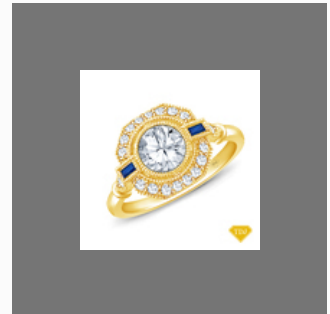

# True Diamond Jewels India Private Limited

<https://www.indiamart.com/truediamondjewels/>

We “True Diamond Jewels India Private Limited”, are engaged in manufacturing, retailing and wholesaling the finest quality Engagement Ring, Ladies Pendant, Necklace Set, Ladies Bracelets And Bangles, Diamond Accent Rings, etc.