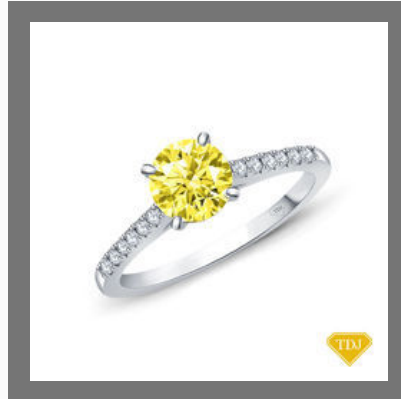

## LADIES EARRINGS

Blue Sapphires Diamond Stud Earrings

Round Blue Sapphire Stud Earrings

Diamond Stud Earrings

Diamond Floral Stud Earrings

# GEMSTONE ENGAGEMENT RING

Vintage Engraved Milgrain  
Diamond Ring

Diamond And Yellow Sapphire  
Engagement Ring

Yellow Sapphire Engagement  
Ring

Three Stone Diamond  
Engagement Ring

# ENGAGEMENT RING

Gold Engagement Ring

Round Diamond Ring

Round Diamond Ring

Halo Diamond Engagement Ring

## DIAMOND ACCENT RINGS

Cut Diamond Engagement Ring

0.35ct Round Diamond Engagement Ring

Round Diamond Engagement Ring

Princess Diamond Engagement Ring