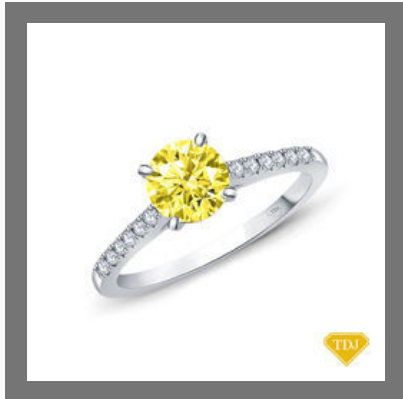

## LADIES EARRINGS

Blue Sapphires Diamond Stud Earrings

Round Blue Sapphire Stud Earrings

Diamond Stud Earrings

Diamond Floral Stud Earrings

# GEMSTONE ENGAGEMENT RING

Vintage Engraved Milgrain  
Diamond Ring

Diamond And Yellow Sapphire  
Engagement Ring

Yellow Sapphire Engagement  
Ring

Three Stone Diamond  
Engagement Ring

# ENGAGEMENT RING

Gold Engagement Ring

Round Diamond Ring

Round Diamond Ring

Halo Diamond Engagement Ring

## DIAMOND ACCENT RINGS

Cut Diamond Engagement Ring

0.35ct Round Diamond Engagement Ring

Round Diamond Engagement Ring

Princess Diamond Engagement Ring