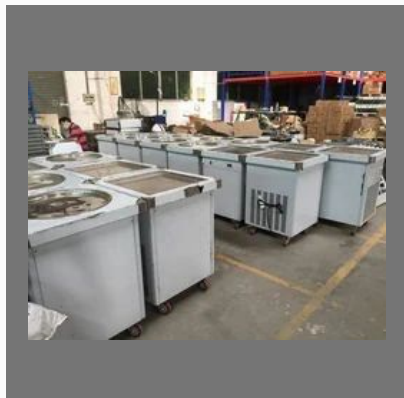

OTHER PRODUCTS:

Tawa Fried Ice Roll Machine