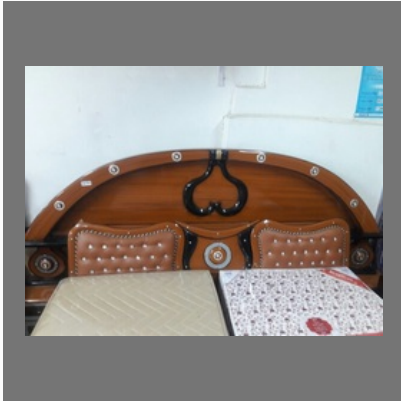

Veer Prabhu Ship Furniture

<https://www.indiamart.com/veer-prabhu-ship-furniture/>

OTHER PRODUCTS

Products

Bed Headboard

Wooden Temples

Bed Headboard

Single Bed

OTHER PRODUCTS:

Door

Door

Designer Wooden Door

Door

OTHER PRODUCTS:

Wooden Door

Table

Double Bed

Center Table

Factsheet

Nature of Business

:Manufacturer

CONTACT US

Veer Prabhu Ship Furniture

Contact Person: Satyanarayan Bhati