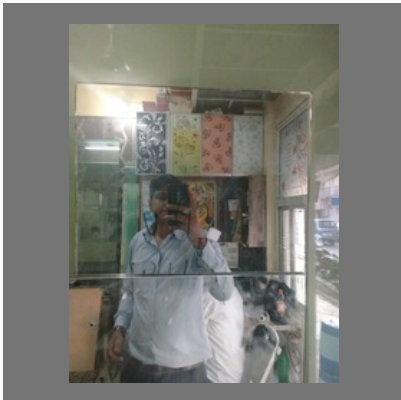

Medium Size Mirror

Round Shape Mirror

Dressing Mirror

Window Glasses

OTHER PRODUCTS:

Black Mirror

Wardrobe Glass

Window Mirror