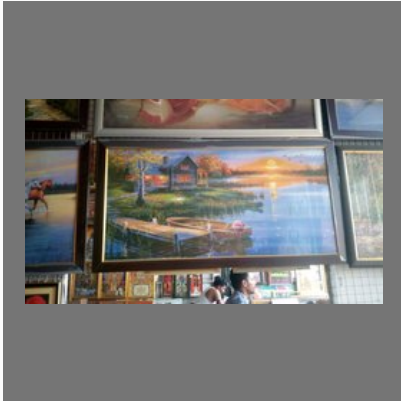

OTHER PRODUCTS:

Modern Art Frame

Photo Frame Molding

Mounted Frame

Glass Box Frame

OTHER PRODUCTS:

Scenery Frame

King Size Frame

LED Photo Frame

Rectangle Shape Wall Frame

OTHER PRODUCTS:

LED Bulb Photo Frame

Modern Art Frame

Wooden Frame Scenery

Fiber Frame

OTHER PRODUCTS: