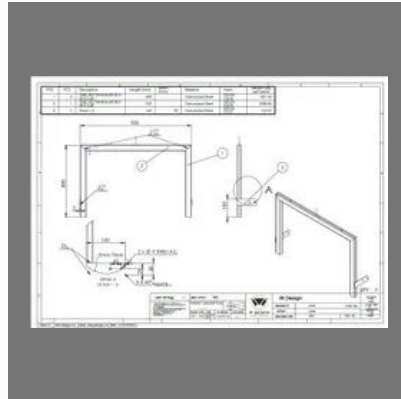

Detailed Drawing Services

Piping And Instrumentation Diagram

Storage Tank Design Service

2D CAD Design Service

Factsheet

Year of Establishment : 2014

Nature of Business : Exporter and Service Provider

Total Number of Employees : Upto 10 People