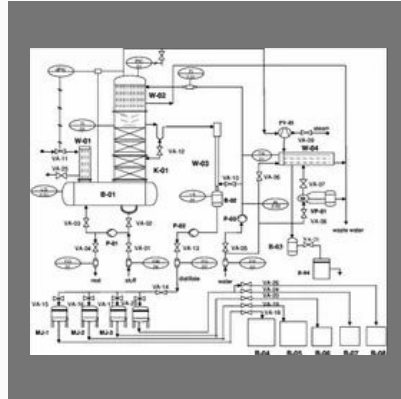

Detailed Drawing Services

Piping And Instrumentation Diagram

Storage Tank Design Service

2D CAD Design Service

Factsheet

Year of Establishment : 2014

Nature of Business : Exporter and Service Provider

Total Number of Employees : Upto 10 People