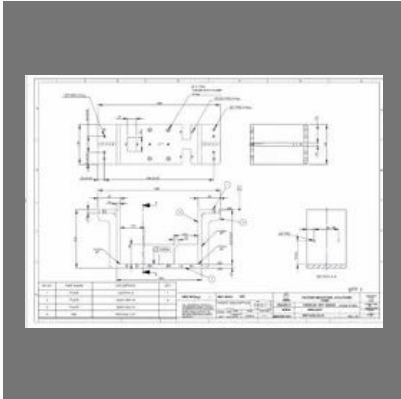

Detailed Drawing Services

Piping And Instrumentation Diagram

Storage Tank Design Service

2D CAD Design Service

Factsheet

Year of Establishment : 2014

Nature of Business : Exporter and Service Provider

Total Number of Employees : Upto 10 People