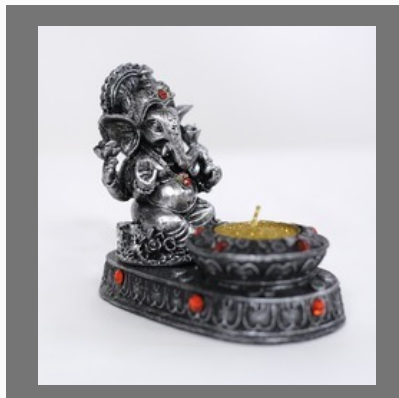

Golden Thinking Lord Buddha
Showpiece Buddha On Knee
Showpiece Home Decoration

White Ceramic Bird Figurines
Showpiece

Religious Statue Ganesha Idol
Hindu Decor Figurine
Showpiece Home Decoration

OTHER PRODUCTS:

Religious Statue Ganesha Idol
Hindu Decor Figurine
Showpiece Home Decoration

Ganesha Candle Holder
Showpiece Home Decoration
Rare decorative festive gift

Eiffel Tower Metal Collectible
Table Top Home Decor
Showpiece Gift Home
Decoration