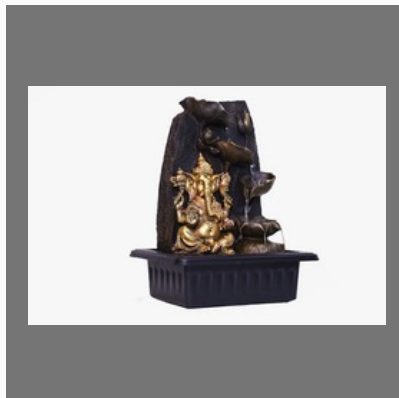

Great Lord Buddha Gautama
Buddha Water Fountain
Showpiece Home Decoration