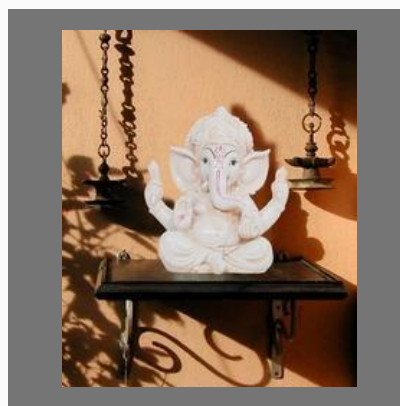

European Clock Living Room
Creative Desktop Ornaments
Elephant Clock Retro Large
Simple Showpiece

OTHER PRODUCTS:

Black Horse

Statue Studio Poly Resin Poly Stone White Vastu Decor Feng Shui Horse Showpiece Home Deco

Statue Studio Poly Resin Poly Stone Black Gold Vastu Decor Feng Shui Horse Showpiece Home Decoration

Statue white gold plated Resin Polystone Feng Shui Vastu Decor Gift Horse Showpiece

OTHER PRODUCTS:

Sliver Elephant Pair Vintage
Golden Resin Mother&Child
Elephant Statue Animal
Figurine Showpiece

Golden Thinking Lord Buddha
Showpiece Buddha On Knee
Showpiece Home Decoration

White Ceramic Bird Figurines
Showpiece

Religious Statue Ganesha Idol
Hindu Decor Figurine
Showpiece Home Decoration

OTHER PRODUCTS:

Religious Statue Ganesha Idol
Hindu Decor Figurine
Showpiece Home Decoration

Ganesha Candle Holder
Showpiece Home Decoration
Rare decorative festive gift

Eiffel Tower Metal Collectible
Table Top Home Decor
Showpiece Gift Home
Decoration