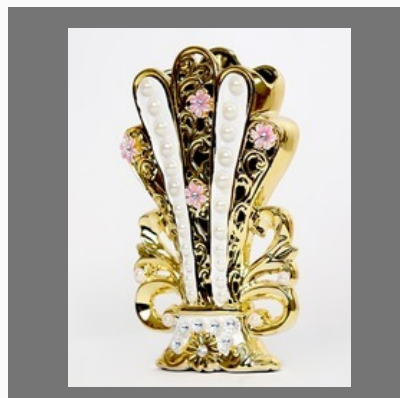

Red Parrot Birds Sculpture
Figurine Showpiece

OTHER PRODUCTS:

Antique Design Jeweled
Photo Frame

Decorative Golden Vase
Showpiece Home Decoration

Decorative White Sliver Vase
Showpiece Home Decoration

Handicrafts metal Candle
stand home decor Exclusive
Gifts of corporate gift, Diwali
Showpiece

Religious Statue Ganesha Idol
Hindu Decor Figurine
Showpiece Home Decoration

Ganesha Candle Holder
Showpiece Home Decoration
Rare decorative festive gift

Eiffel Tower Metal Collectible
Table Top Home Decor
Showpiece Gift Home
Decoration