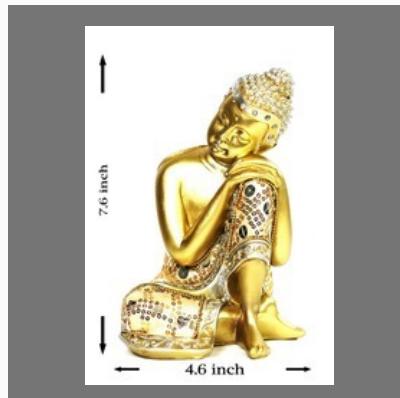

Golden Thinking Lord Buddha
Showpiece Buddha On Knee
Showpiece Home Decoration