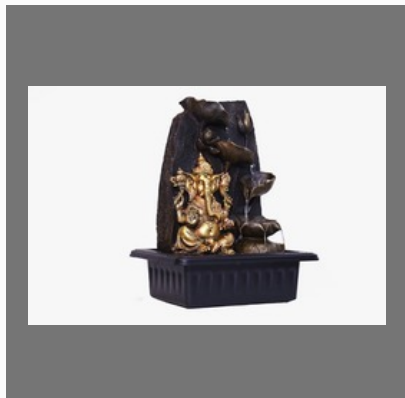

OTHER PRODUCTS:

Great Lord Buddha Gautama
Buddha Water Fountain
Showpiece Home Decoration