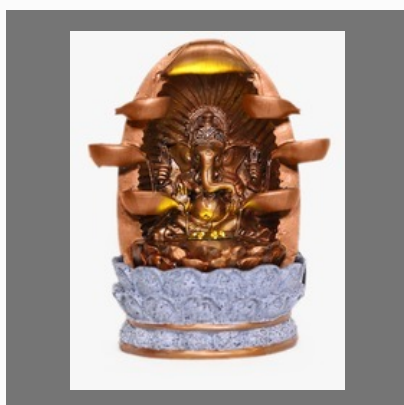

Religious Statue Ganesha Idol
Hindu Decor Figurine
Showpiece Home Decoration

Ganesha Candle Holder
Showpiece Home Decoration
Rare decorative festive gift

Eiffel Tower Metal Collectible
Table Top Home Decor
Showpiece Gift Home
Decoration

Great Lord Buddha Gautama
Buddha Water Fountain
Showpiece Home Decoration

OTHER PRODUCTS:

Great Lord Buddha Gautama
Buddha Water Fountain
Showpiece Home Decoration

Great Lord Buddha Gautama
Buddha Water Fountain
Showpiece Home Decoration

White Ceramic Swans
Figurines Showpiece

Decorative Statue

Decorative Statue

OTHER PRODUCTS:

Decorative Statue

Decorative Deer Statue

Decorative Statue

Welcome Statue Fairy Tale