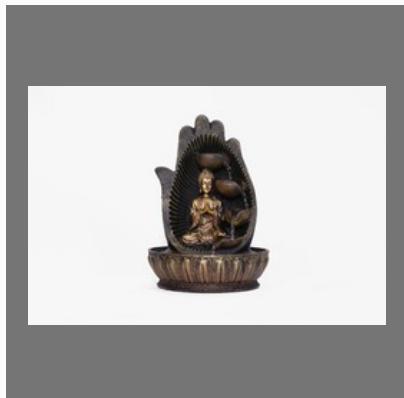

OTHER PRODUCTS:

Great Lord Buddha Gautama
Buddha Water Fountain
Showpiece Home Decoration