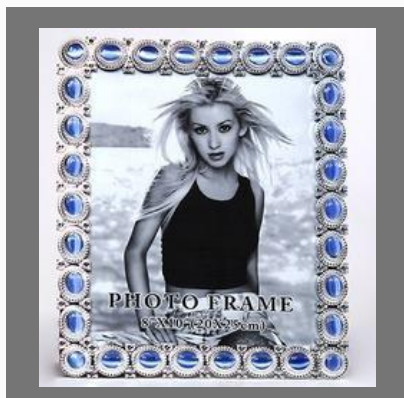

Red Parrot Birds Sculpture
Figurine Showpiece

OTHER PRODUCTS:

Antique Design Jeweled
Photo Frame

Decorative Golden Vase
Showpiece Home Decoration

Decorative White Sliver Vase
Showpiece Home Decoration

Handicrafts metal Candle
stand home decor Exclusive
Gifts of corporate gift, Diwali
Showpiece