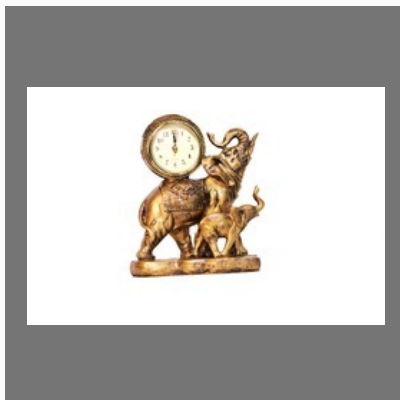

OTHER PRODUCTS:

Poly Resin Horse With Clock
Showpiece Home Decoration

Poly Resin Lion With Clock
Showpiece Home Decoration

Genuine Resin Creative Home
Decor Eagle Modelling Clock
Grandfather Clocks
Showpiece Home Decoration