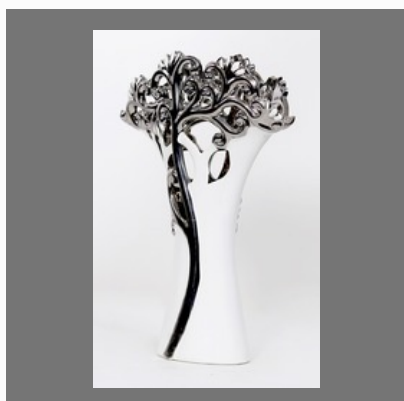

Red Parrot Birds Sculpture
Figurine Showpiece

OTHER PRODUCTS:

Antique Design Jeweled
Photo Frame

Decorative Golden Vase
Showpiece Home Decoration

Decorative White Sliver Vase
Showpiece Home Decoration

Handicrafts metal Candle
stand home decor Exclusive
Gifts of corporate gift, Diwali
Showpiece

OTHER PRODUCTS:

Metal Candle Stand

Handicrafts Metal Candle Stand Home Decor Exclusive Gifts Of Corporate Gift, diwali Showpiece

Antique Golden wall Clock for living Room, Home And Office wall Clock

White Wall Clock Big Round Wooden Clock For Living Room, Home And Office Wall Clock

OTHER PRODUCTS:

Poly Resin Horse With Clock
Showpiece Home Decoration

Poly Resin Lion With Clock
Showpiece Home Decoration

Genuine Resin Creative Home
Decor Eagle Modelling Clock
Grandfather Clocks
Showpiece Home Decoration

Religious Statue Ganesha Idol
Hindu Decor Figurine
Showpiece Home Decoration

Ganesha Candle Holder
Showpiece Home Decoration
Rare decorative festive gift

Eiffel Tower Metal Collectible
Table Top Home Decor
Showpiece Gift Home
Decoration