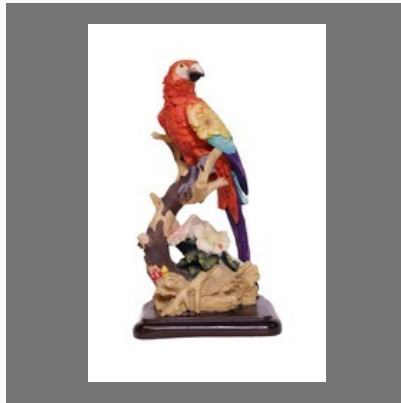

Red Parrot Birds Sculpture
Figurine Showpiece

OTHER PRODUCTS:

Antique Design Jeweled
Photo Frame

Decorative Golden Vase
Showpiece Home Decoration

Decorative White Sliver Vase
Showpiece Home Decoration

Handicrafts metal Candle
stand home decor Exclusive
Gifts of corporate gift, Diwali
Showpiece

OTHER PRODUCTS:

Metal Candle Stand

Handicrafts Metal Candle Stand Home Decor Exclusive Gifts Of Corporate Gift, diwali Showpiece

Antique Golden wall Clock for living Room, Home And Office wall Clock

White Wall Clock Big Round Wooden Clock For Living Room, Home And Office Wall Clock

OTHER PRODUCTS:

Poly Resin Horse With Clock
Showpiece Home Decoration

Poly Resin Lion With Clock
Showpiece Home Decoration

Genuine Resin Creative Home
Decor Eagle Modelling Clock
Grandfather Clocks
Showpiece Home Decoration