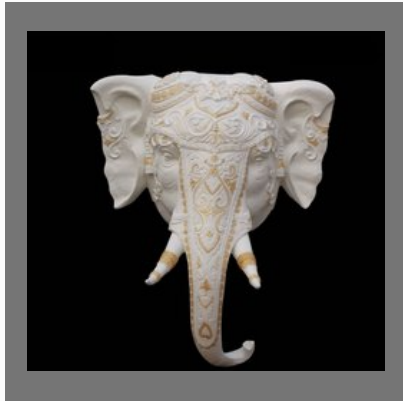

Religious Statue Ganesha Idol
Hindu Decor Figurine
Showpiece Home Decoration

Ganesha Candle Holder
Showpiece Home Decoration
Rare decorative festive gift

Eiffel Tower Metal Collectible
Table Top Home Decor
Showpiece Gift Home
Decoration

White Ceramic Swans
Figurines Showpiece

Decorative Statue

Decorative Statue

OTHER PRODUCTS:

Decorative Statue

Decorative Deer Statue

Decorative Statue

Welcome Statue Fairy Tale

OTHER PRODUCTS:

Fibre Culauts & Statue Statue

Culauts & Statue (Ganesha Statue In Fiber)

Elephant In Fiber Statue

Fountains & Candle Stand Fiber

OTHER PRODUCTS:

Panels & Photo Frames In
Fiber

Fibre Pillars