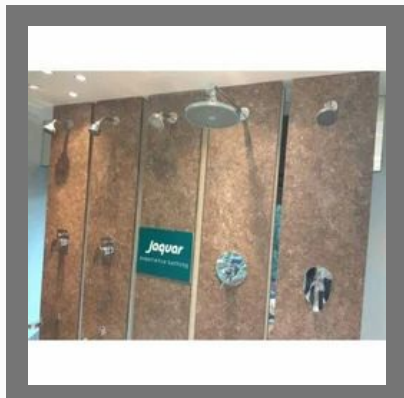

Designer Floor Tile

Stylish Floor Tile

Marble Floor Tile

TOILET SEAT

Bathroom Toilet Seat

Indian Toilet Seat

Western Toilet Seat

Wall Hung Toilet Seat

SHOWER SET

Our Product Range

Jaquar Shower Set

Stainless Steel Shower Set

Square Shower Set

Bathroom Shower Set

PARKING TILE

Varmora Mystique Tile