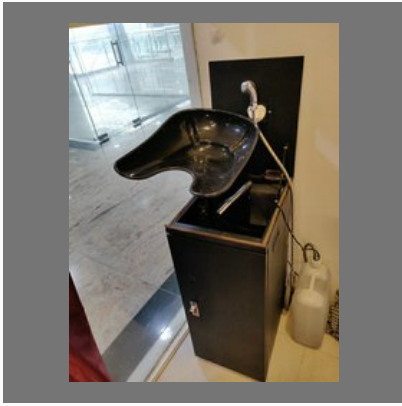

Wisma Atria

<https://www.indiamart.com/wisma-atria/>

OTHER PRODUCTS

Products

Beauty Parlour Equipments-
Water Inlet and Outlet
Machine

Facial Steamer

Black Cropped Blazer

Rouge Signature Double
Breasted Red Blazer