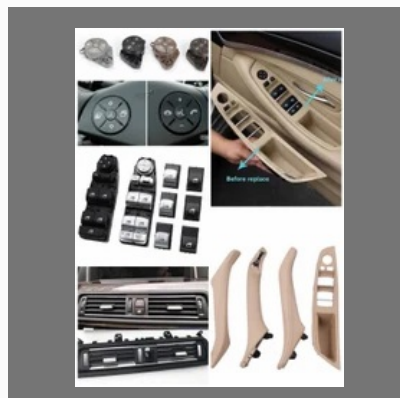

OTHER PRODUCTS:

Mercedes Benz E Class Bumper

Mercedes Benz E Class Front Grill Chrome Frame

Mercedes Benz S Class 2006-12 Upgrade To 2019-20 Maybach Kit

Mercedes Benz A Class Limousine Sedan Amg Kit

OTHER PRODUCTS:

Bmw X7 2023 Aerodynamic Kit

Land Rover Defender Interior Carbon Fibre Trim

Mercedes Benz Gls Maybach Style Automatic Side Steps

Mercedes Benz Gls Maybach Style Automatic Side Steps

OTHER PRODUCTS:

Bmw Crystal Gear Knob