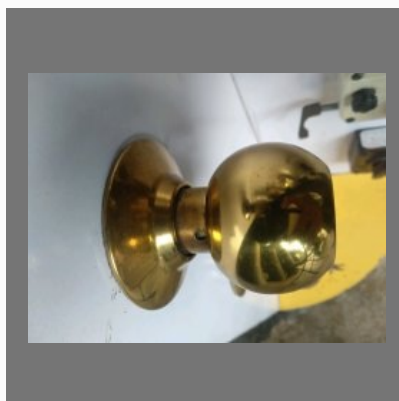

Wooden Beading

Door Lock

OTHER PRODUCTS:

Brass Door Lock

SS Door Lock

Natural Veneer

Golden Door Lock

OTHER PRODUCTS: